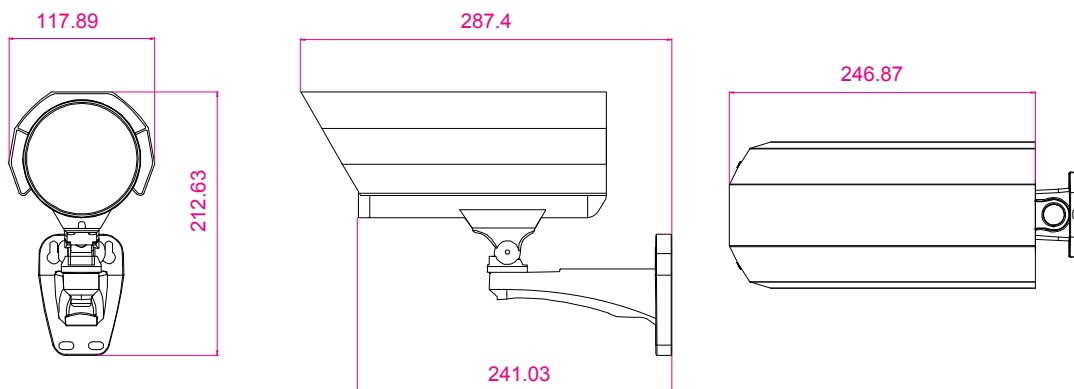

## 1.3 Megapixel Outdoor IR Network Camera

### Dimensions

\* The specifications are subject to change without notice.

\*\* Dimensional tolerance: (± 5mm)