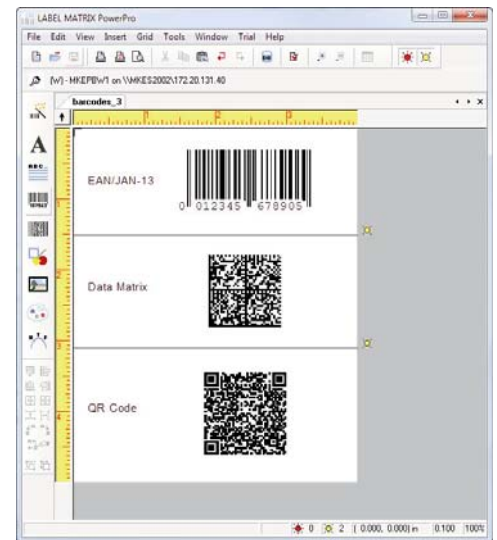

LABEL MATRIX

LABEL MATRIX is feature-rich label design software for smaller companies looking for a trusted solution that is simple to install and easy to use. LABEL MATRIX is an intuitive application with an easy-to-navigate interface. Helpful wizards guide you through adding text, images, and barcodes, connecting to a database, and advanced design options to ensure a straightforward process. LABEL MATRIX is the best choice for small businesses looking for a labeling solution at a reasonable price point!

TEKLYNX Subscription Licensing is available for LABEL MATRIX and is a cost-effective option that keeps your label design process running.

Nutrition Label Sample

LABEL MATRIX Helps Your Company:

- **Save Time on Training** – LABEL MATRIX's wizards can act as training guides when new users begin using the application. These wizards can be used for everything from selecting a printer, to database setup, to 2D barcode configuration.
- **Fast Track Labeling with Samples and Templates** – LABEL MATRIX includes hundreds of label samples and templates spanning from address labels to RFID labels. These samples and templates allow users to meet virtually any labeling requirements.

LABEL MATRIX Is:

- **Designed for Small Companies** – LABEL MATRIX is scaled to meet the needs of small environments and powerful enough to handle advanced labeling projects.
- **Easy to Use** – Beginning to experienced users can use this application for all labeling requirements. The intuitive interface makes it easy to navigate, while the wizards make it easy to design and print.
- **Feature-Rich** – LABEL MATRIX is full of useful features including date offsets to adjust the current date by a certain interval (often used for best-by and expiration dates), counters to add serialization and incrementing values to your labels, and 2D barcodes, including Data Matrix and QR Codes, which are capable of encoding a large amount of data or even links directly to a website into a very small space.