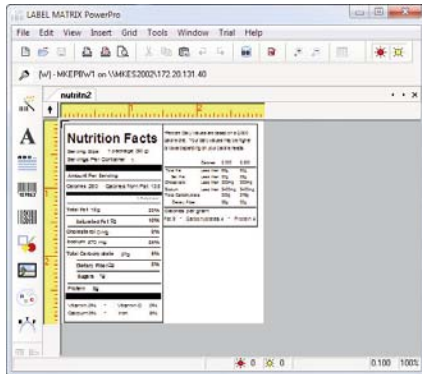

LABEL MATRIX

LABEL MATRIX is feature-rich label design software for smaller companies looking for a trusted solution that is simple to install and easy to use. LABEL MATRIX is an intuitive application with an easy-to-navigate interface. Helpful wizards guide you through adding text, images, and barcodes, connecting to a database, and advanced design options to ensure a straightforward process. LABEL MATRIX is the best choice for small businesses looking for a labeling solution at a reasonable price point!

TEKLYNX Subscription Licensing is available for LABEL MATRIX and is a cost-effective option that keeps your label design process running.

Nutrition Label Sample

LABEL MATRIX Helps Your Company:

- **Save Time on Training** – LABEL MATRIX's wizards can act as training guides when new users begin using the application. These wizards can be used for everything from selecting a printer, to database setup, to 2D barcode configuration.
- **Fast Track Labeling with Samples and Templates** – LABEL MATRIX includes hundreds of label samples and templates spanning from address labels to RFID labels. These samples and templates allow users to meet virtually any labeling requirements.

LABEL MATRIX Is:

- **Designed for Small Companies** – LABEL MATRIX is scaled to meet the needs of small environments and powerful enough to handle advanced labeling projects.
- **Easy to Use** – Beginning to experienced users can use this application for all labeling requirements. The intuitive interface makes it easy to navigate, while the wizards make it easy to design and print.
- **Feature-Rich** – LABEL MATRIX is full of useful features including date offsets to adjust the current date by a certain interval (often used for best-by and expiration dates), counters to add serialization and incrementing values to your labels, and 2D barcodes, including Data Matrix and QR Codes, which are capable of encoding a large amount of data or even links directly to a website into a very small space.